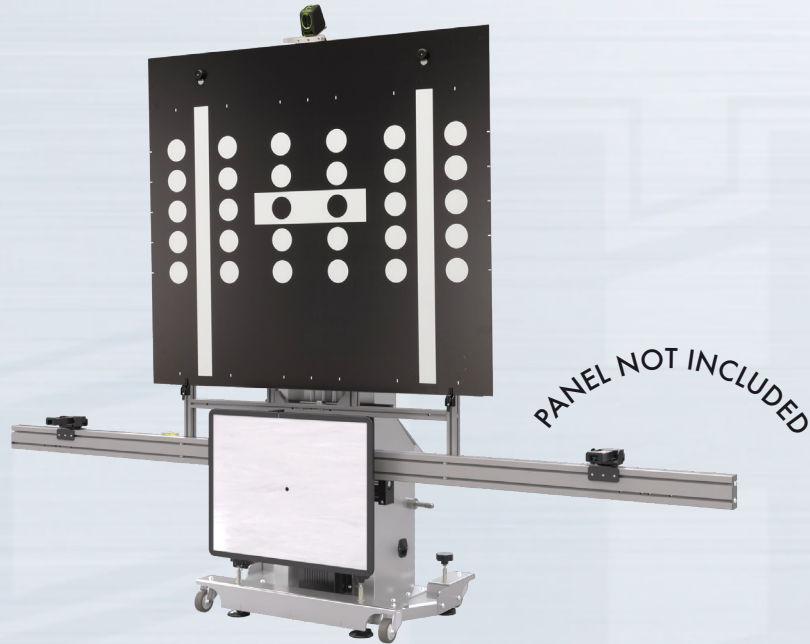

PROADAS START V1

PROADAS START V1

PN	Power Supply	Description
0-62104001/00	110-230/1ph/50-60Hz	PROADAS START V1 The START V1 kit is composed by : PROADAS SCE 910, Radar panel, START alignment kit, Long radar bar kit. Two (2) brackets are needed, NOT INCLUDED AS STANDARD
8-62100012		Functionality license, 12 months subscription (compulsory)
8-62200096		START V1 customization kit (compulsory)