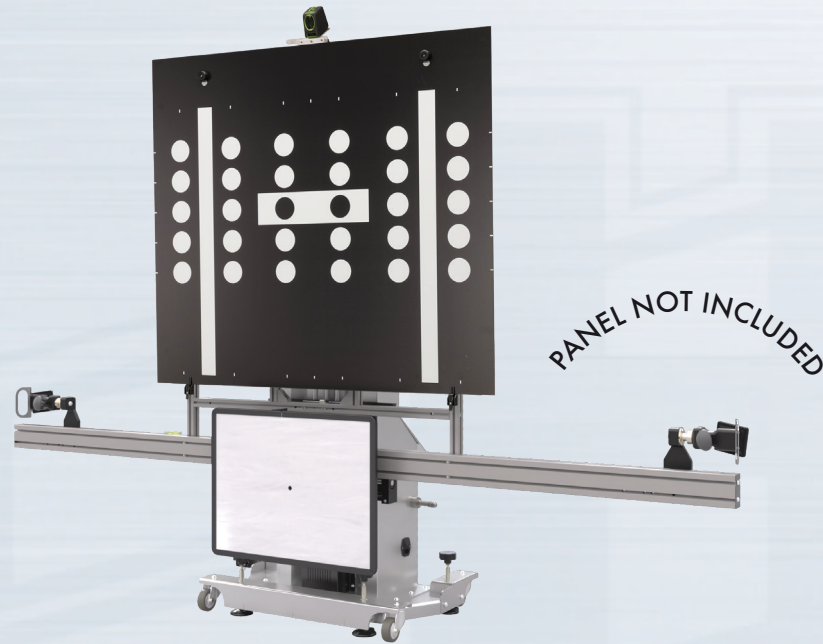

PROADAS RS V1

PROADAS RS V1

PN	Power Supply	Description
0-62103701/00	110-230V/1PH/60-60HZ	PROADAS RS V1 The RS V1 kit is designed for customers not having a wheel aligner and is composed by: PROADAS SCE 910, Radar panel, Optical sensors adjustment kit, Laser pointer support for bracket, Steering lock, License for wheel alignment pre-check; Short bar kit.Four (4) brackets are needed, NOT INCLUDED AS STANDARD.
8-62100012		Functionality license ,12 months subscription (compulsory)
8-62200093		RS V1 customization kit (compulsory)

FRONT SENSORS CALIBRATION EQUIPMENT

PROADAS TS V1

PROADAS TS V1

PN	Power Supply	Description
0-62103801/00	110-230V/1PH/60-60HZ	PROADAS TS V1 The TS V1 kit is designed for customers having a NEXION CCD/CMOS wheel aligner and is composed by : PROADAS SCE 910, Radar panel, HL. V.2 Kit, Short radar bar kit with pins, Laser pointer support for bracket, data exchange kit wheel aligner - PROADAS.
8-62100012		Functionality license , 12 months subscription (compulsory)
8-62200094		TS V1 customization kit (compulsory)

PROADAS TS-3D V1

PANEL NOT INCLUDED

STANDARD ACCESSORIES

PROADAS TS-3D V1

PN	Power Supply	Description
0-62103901/00	110-230/1ph/50-60Hz	PROADAS TS-3D V1 The TS-3D V1 kit is designed for customers having a NEXION new generation camera wheel aligner and is composed by : PROADAS SCE 910, Radar panel, n. 2 BT laser pointers, Laser pointer support for bracket, Long radar bar kit, 3D target kit, data exchange kit wheel aligner - PROADAS.
8-62100012		Functionality license , 12 months subscription (compulsory)
8-62200095		TS-3D V1 customization kit (compulsory)