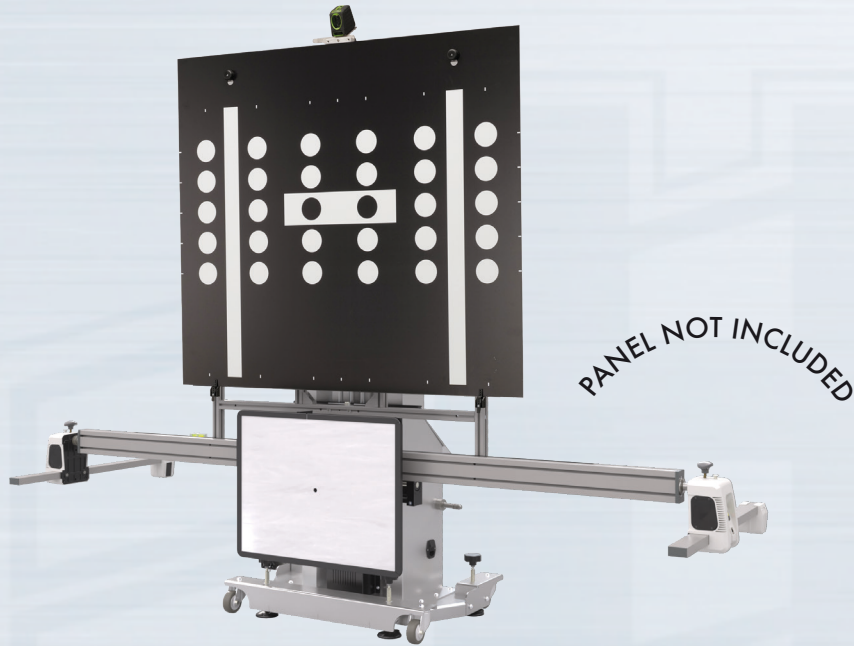

PROADAS TS-3D DIGITAL

PROADAS TS-3D DIGITAL

PN	Power Supply	Description
0-62103501/00	110-230/1ph/50-60Hz	PROADAS TS-3D DIGITAL The TS-3D Digital kit is designed for customers having a NEXION new generation camera wheel aligner and is composed by: PROADAS SCE 910, Radar panel, n. 2 BT laser pointers, Laser pointer support for bracket, Long radar bar kit, 3D Target kit, 75" Monitor, Monitor cover, Mini-PC for digital targets reproduction for the front camera, data exchange kit wheel aligner - PROADAS.
8-62100123		Functionality license PROADAS DIGITAL, 12 months subscription (compulsory)
8-62200091		Customization kit PROADAS TS-3D DIGITAL (compulsory)

PROADAS START DIGITAL

PROADAS START DIGITAL

PN	Power Supply	Description
0-62103601/00	110-230/1ph/50-60Hz	PROADAS START DIGITAL The START kit is composed by : PROADAS SCE 910, Radar panel,n, 2 laser pointers, START alignment kit, Long radar bar kit, 75" Monitor, Mini-PC for digital targets reproduction for the front camera. Two (2) brackets are needed (not included as standard).
8-62100123		Functionality license PROADAS DIGITAL, 12 months subscription (compulsory)
8-62200092		Customization kit PROADAS START DIGITAL (compulsory)

PROADAS RS V1

PROADAS RS V1

PN	Power Supply	Description
0-62103701/00	110-230V/1PH/60-60HZ	PROADAS RS V1 The RS V1 kit is designed for customers not having a wheel aligner and is composed by: PROADAS SCE 910, Radar panel, Optical sensors adjustment kit, Laser pointer support for bracket, Steering lock, License for wheel alignment pre-check; Short bar kit.Four (4) brackets are needed, NOT INCLUDED AS STANDARD.
8-62100012		Functionality license ,12 months subscription (compulsory)
8-62200093		RS V1 customization kit (compulsory)