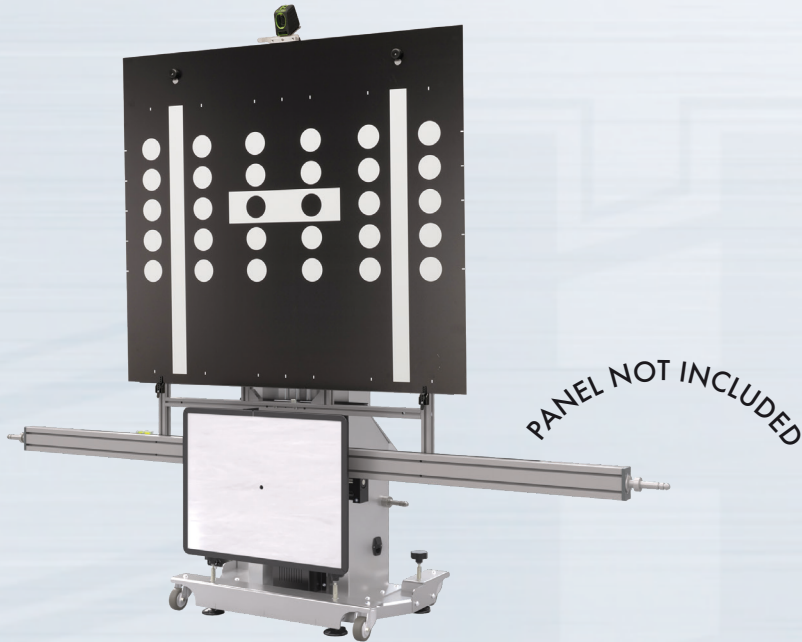

FRONT SENSORS CALIBRATION EQUIPMENT

PROADAS TS V1

PROADAS TS V1

PN	Power Supply	Description
0-62103801/00	110-230V/1PH/60-60HZ	PROADAS TS V1 The TS V1 kit is designed for customers having a NEXION CCD/CMOS wheel aligner and is composed by : PROADAS SCE 910, Radar panel, HL. V.2 Kit, Short radar bar kit with pins, Laser pointer support for bracket, data exchange kit wheel aligner - PROADAS.
8-62100012		Functionality license, 12 months subscription (compulsory)
8-62200094		TS V1 customization kit (compulsory)