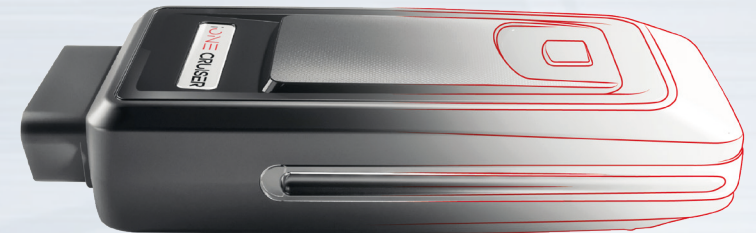

SELF-DIAGNOSIS

iONE CRUISER

Compatible with

Diagnosis License not Included

iONE CRUISER

PN	Description
0-67501200	iONE CRUISER New generation diagnostic device, designed to work with all types of vehicles and communication protocols with the different ECU.
8-67500010	Activation License iONE Windows - Export (Compulsory) Included 12 months update service. Licenses can be activated through SOCIO Collection portal.

: New or Modified Item