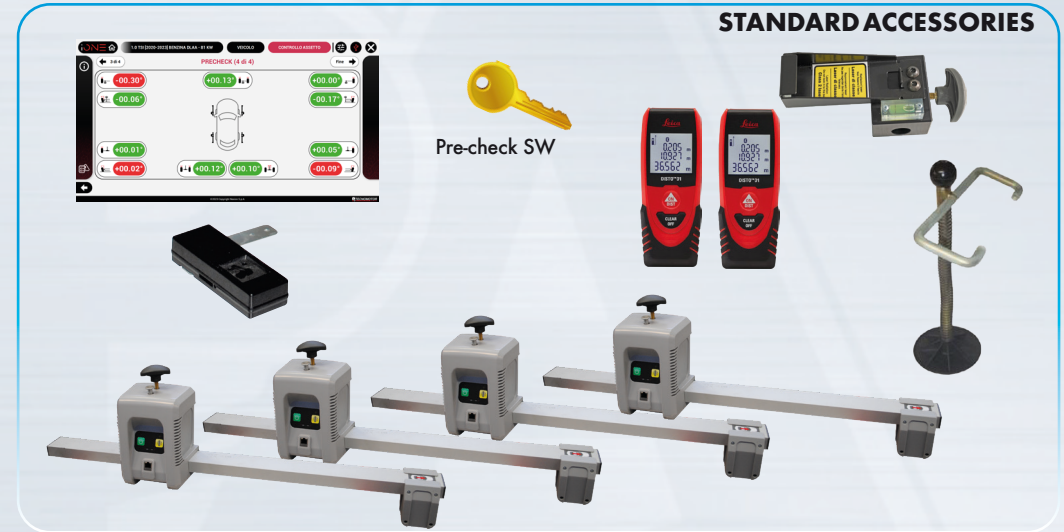

PROADAS RS DIGITAL

PROADAS RS DIGITAL

PN	Power Supply	Description
0-62103301/00	110-230/1ph/50-60Hz	PROADAS RS DIGITAL The RS Digital kit is designed for customers not having a wheel aligner and is composed by: PROADAS SCE 910, Radar panel, Optical sensors adjustment kit, Kit HL v.2, n. 2 BT laser pointers, Laser pointer support for bracket, Steering lock, License for wheel alignment pre-check, Short bar kit with pins, 75" Monitor, Mini-PC for digital targets reproduction for the front camera. Four (4) brackets are needed (not included as standard).
8-62100123		Functionality license PROADAS DIGITAL, 12 months subscription (compulsory)
8-62200089		Customization kit PROADAS RS DIGITAL (compulsory)